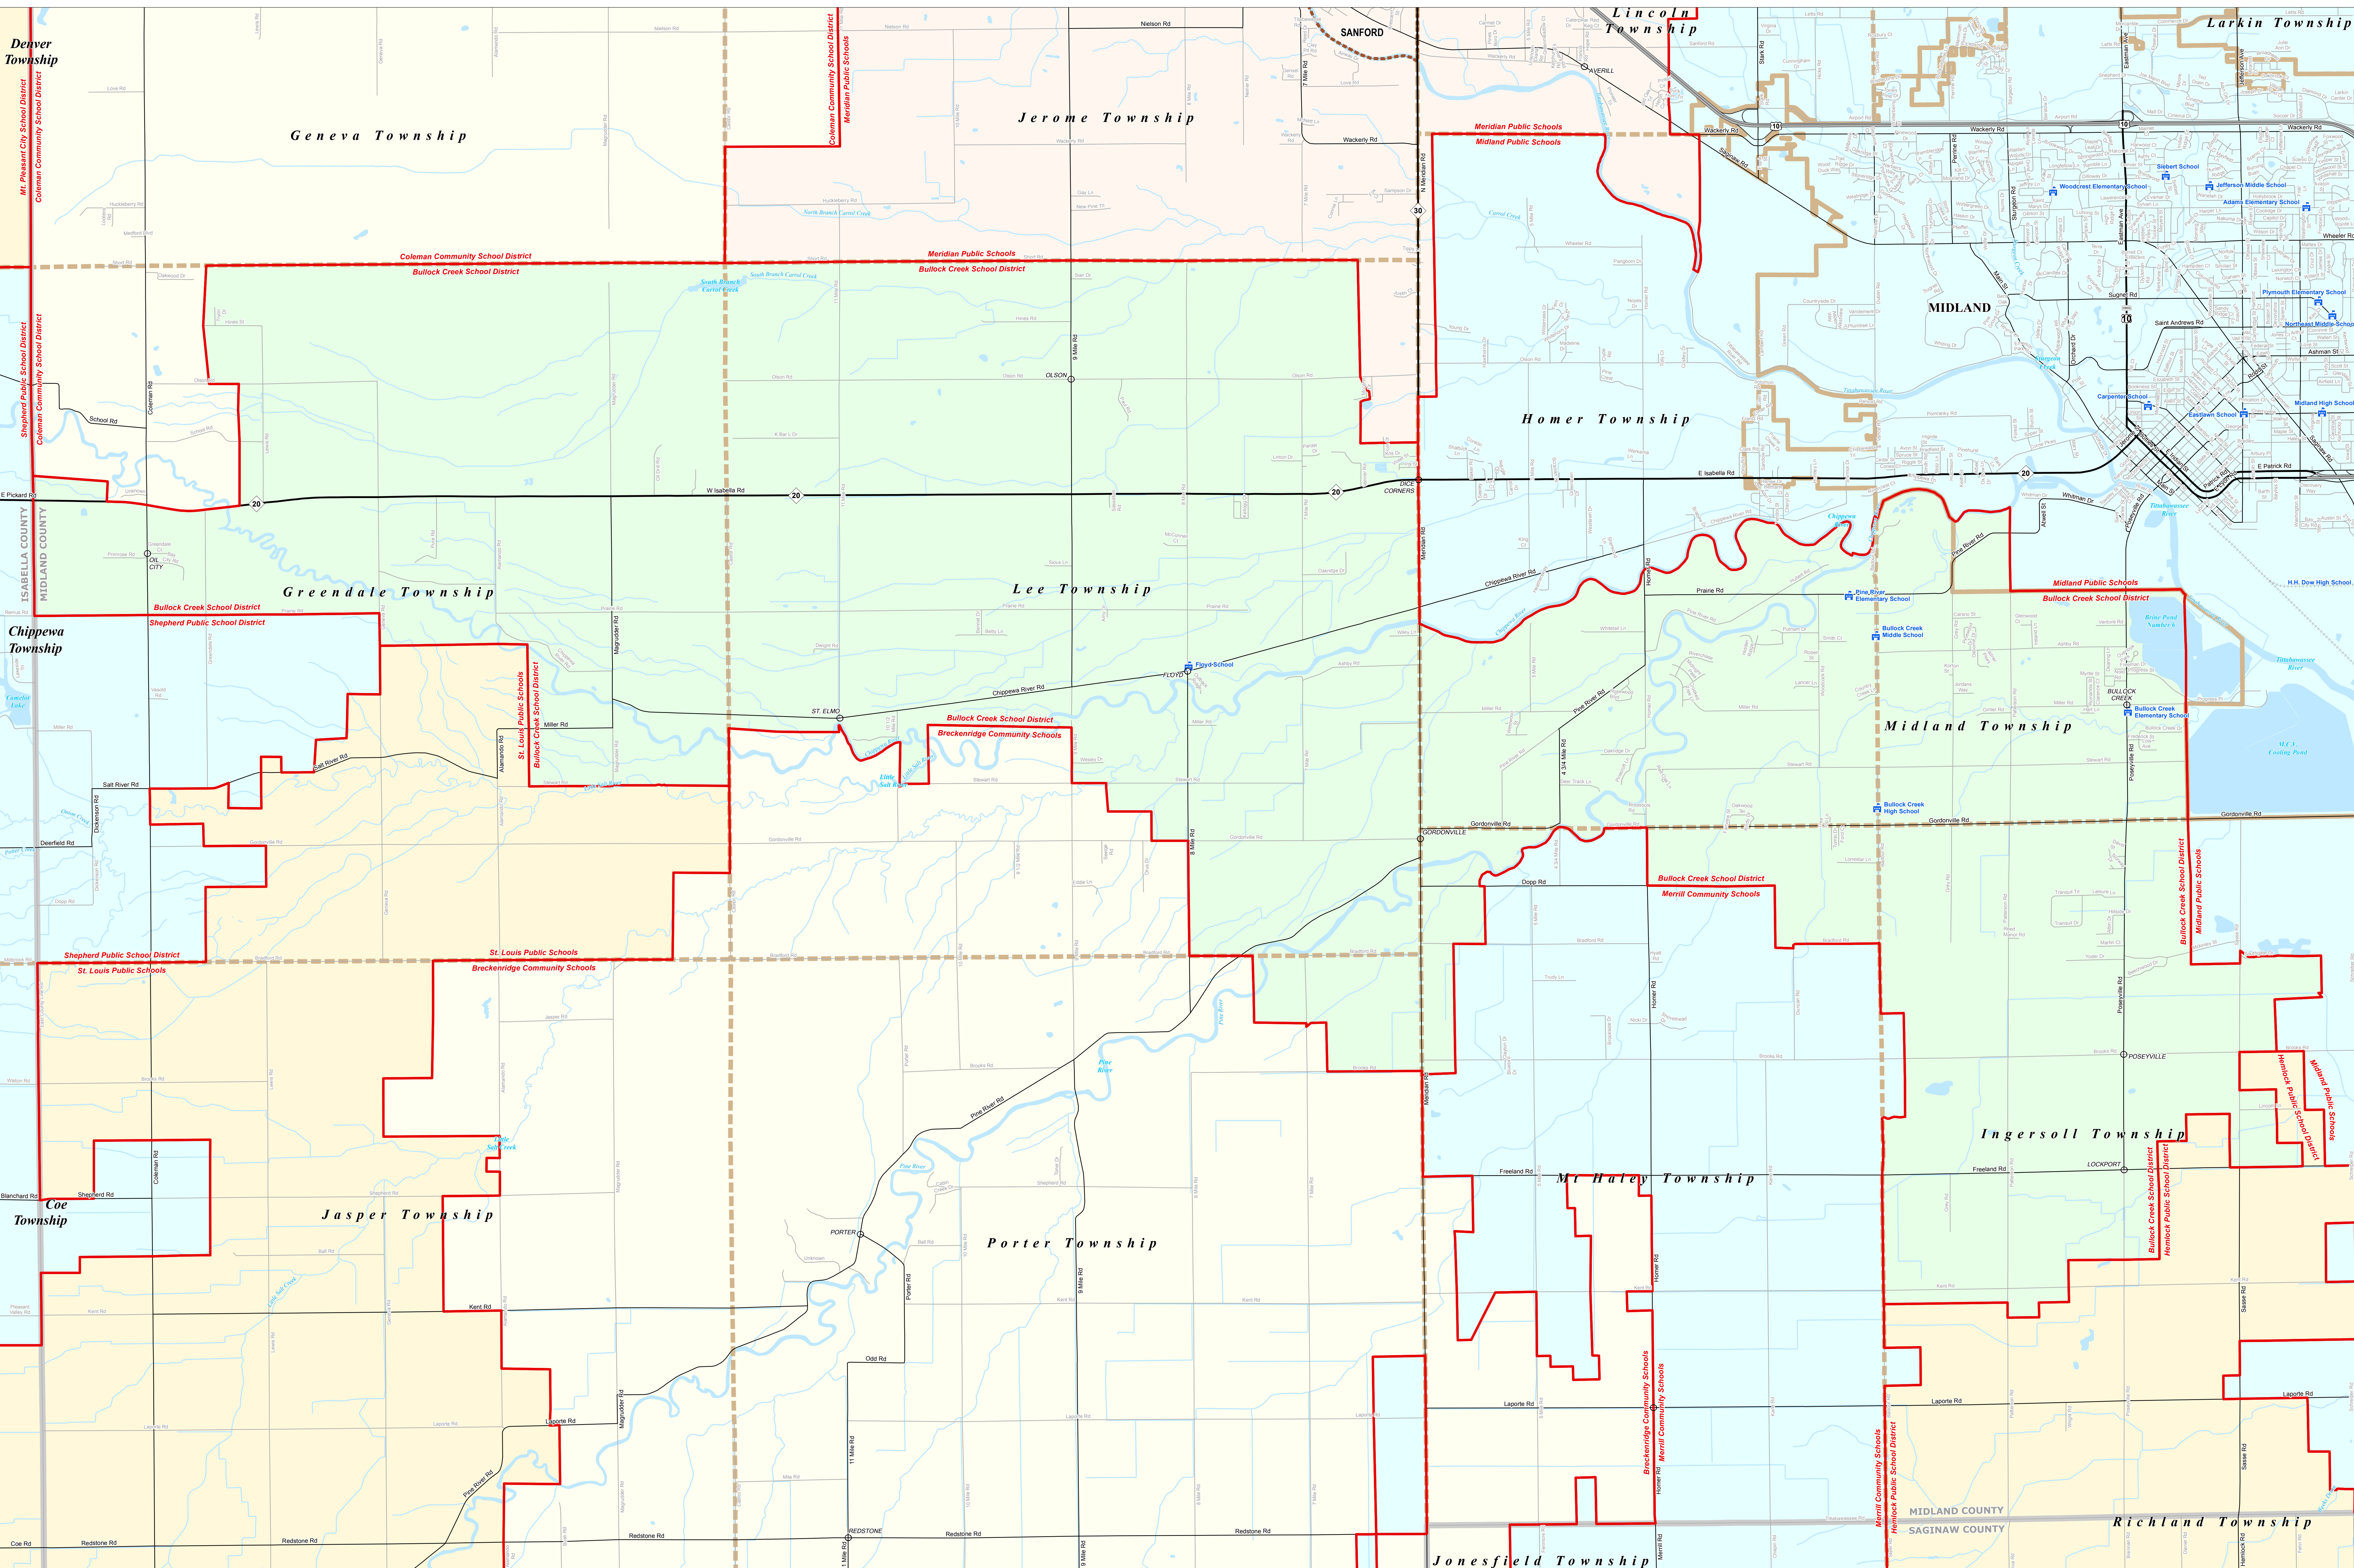

BULLOCK CREEK SCHOOL DISTRICT

Midland County Educational Service Agency

0 0.25 0.5 1 Miles

All information presented in this publication is in the public domain and may be reproduced, reprinted, and redistributed as desired.

Legend	
School District	School
County	Water Feature
City	River, Stream, or Drain
Township	Railroad
Village	Freeway
Census Designated Place	Primary Road
	Local Road